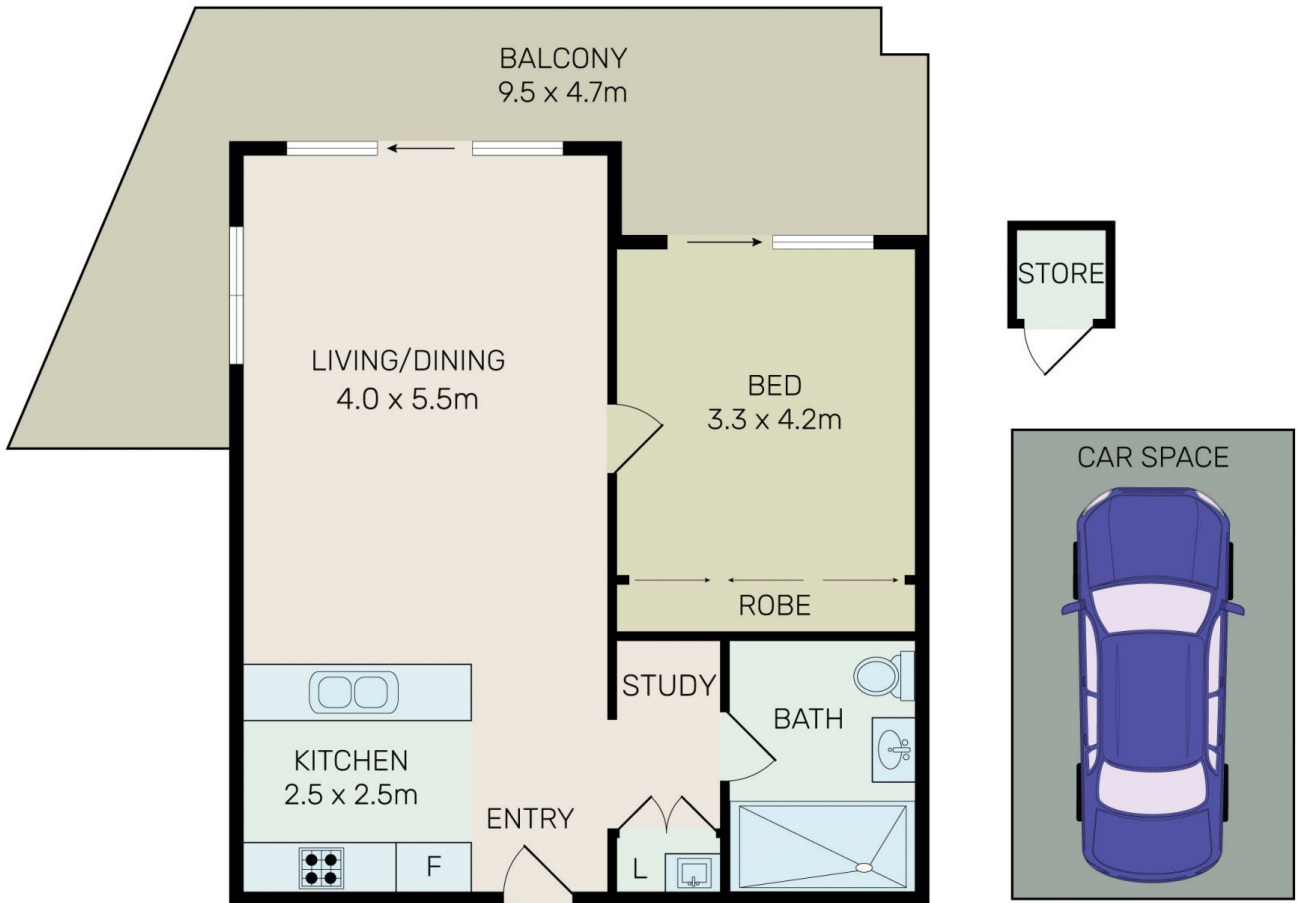

All information contained herein is gathered from all sources we believe to be reliable. However we cannot guarantee its accuracy and interested parties should rely on their own enquiries.

714/5 Verona Drive, Wentworth Point