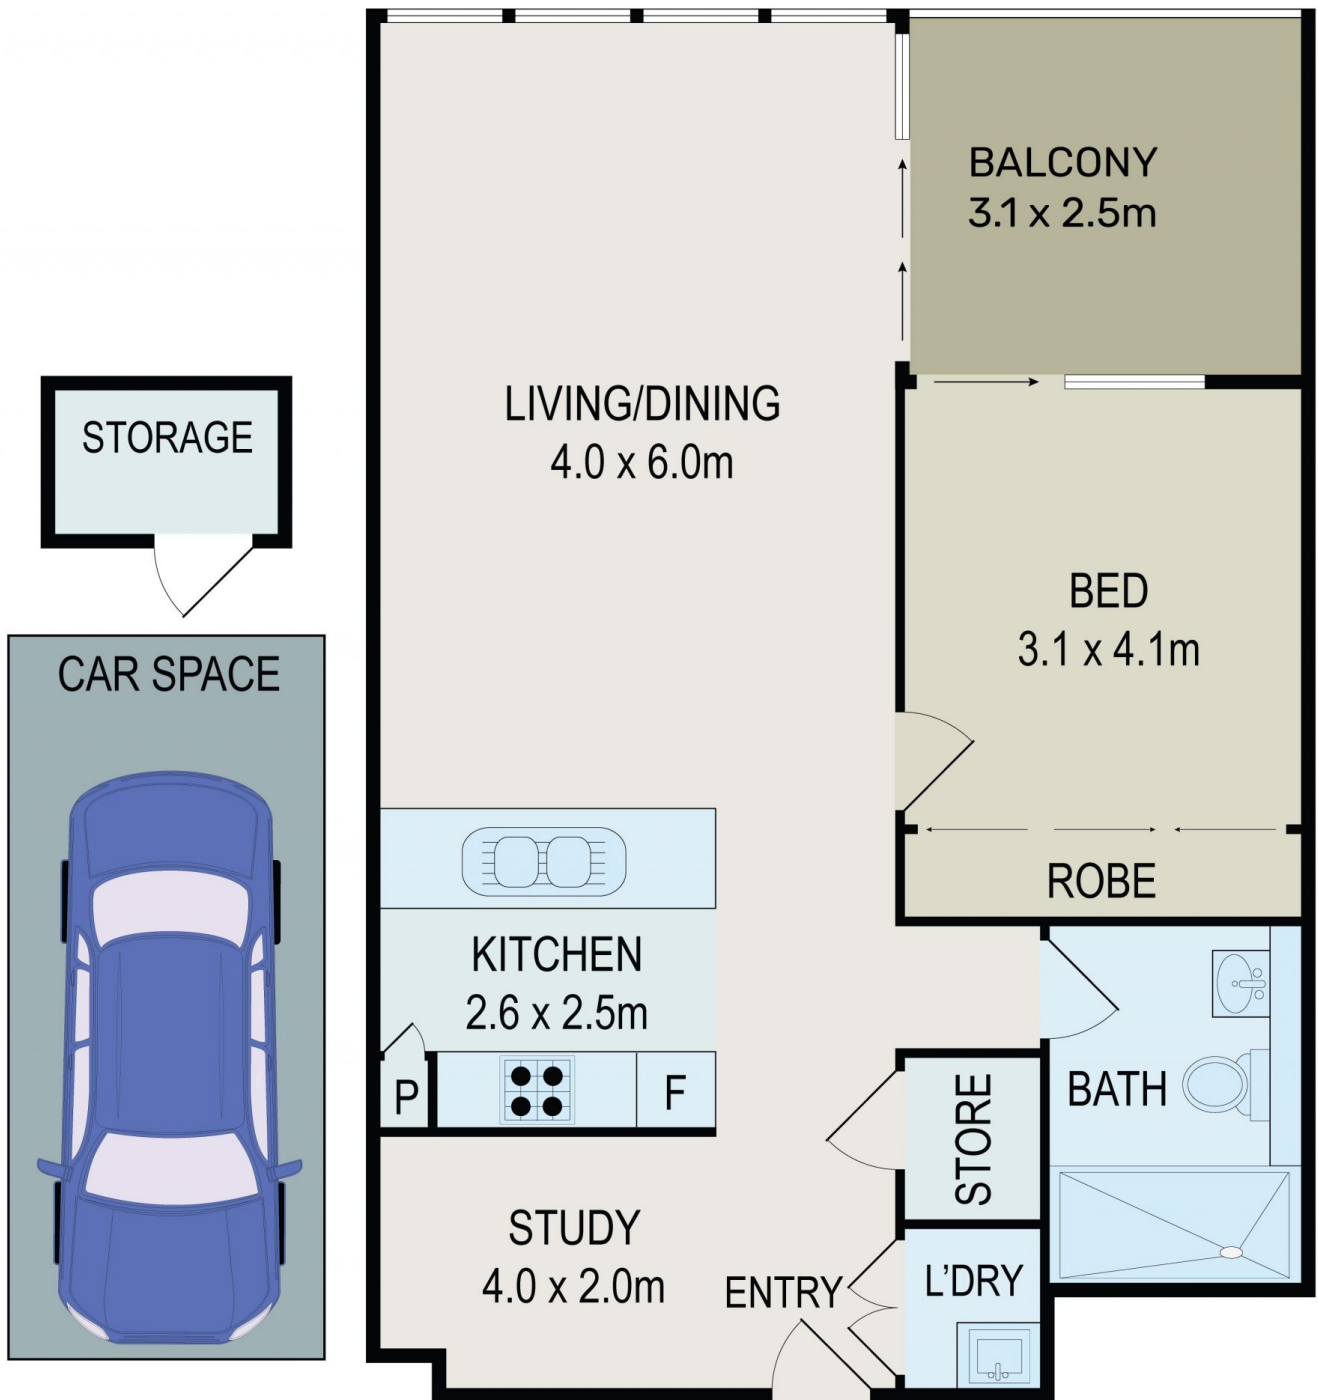

All information contained herein is gathered from all sources we believe to be reliable. However we cannot guarantee its accuracy and interested parties should rely on their own enquiries.

1405/13 Verona Drive Wentworth Point