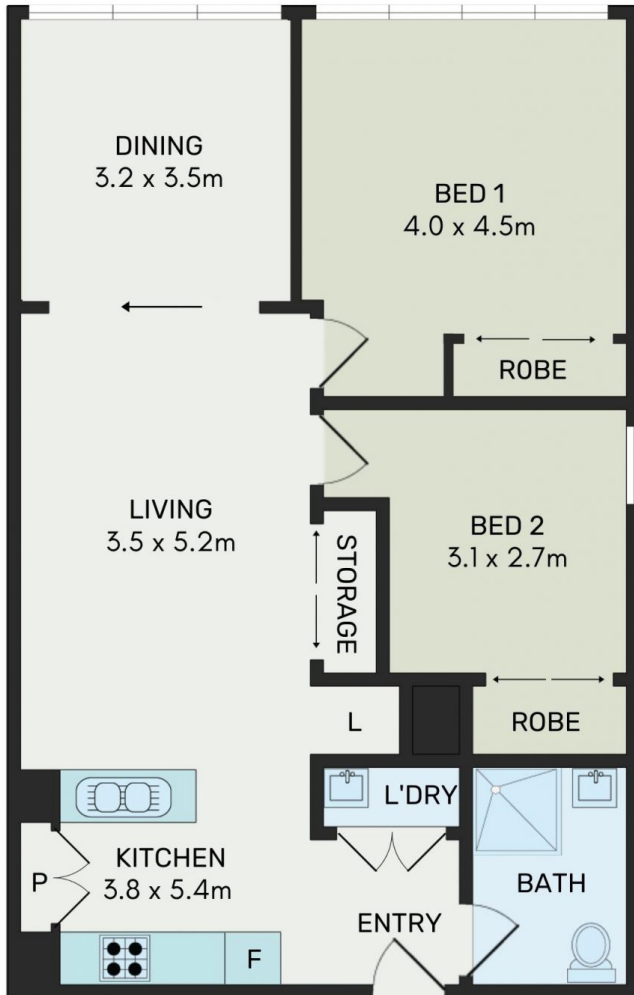

All information contained herein is gathered from all sources we believed to be reliable. However we cannot guarantee its accuracy and interested parties should rely on their own inquiries.

710/5 Wentworth Place, Wentworth Point