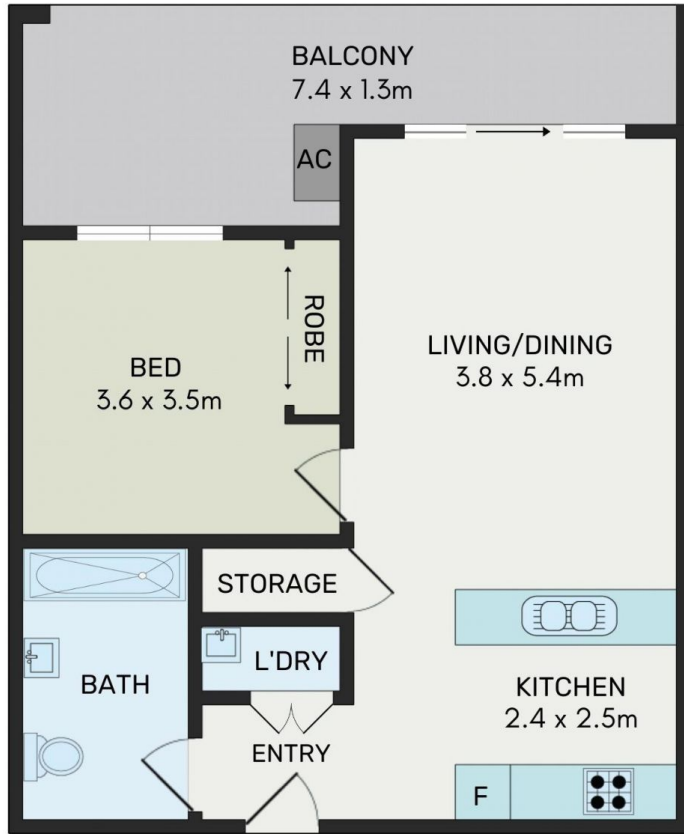

All information contained herein is gathered from all sources we believed to be reliable. However we cannot guarantee its accuracy and interested parties should rely on their own inquiries.

419/5 Verona Drive Wentworth Point