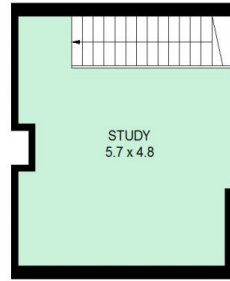

61 Birchgrove Crescent, Eastwood

This information is not to be relied upon.
It is strictly for marketing & illustration purposes only.
All measurements are approximate. Not to scale.
No liability accepted.
You must rely on your own inquiries and seek advice from your solicitor. (ID117017)