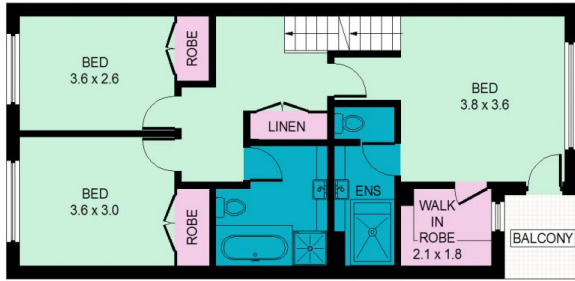

61 Birchgrove Crescent, Eastwood

This information is not to be relied upon.
It is strictly for marketing & illustration purposes only.
All measurements are approximate. Not to scale.
No liability accepted.
You must rely on your own inquiries and seek advice from your solicitor. (ID117017)