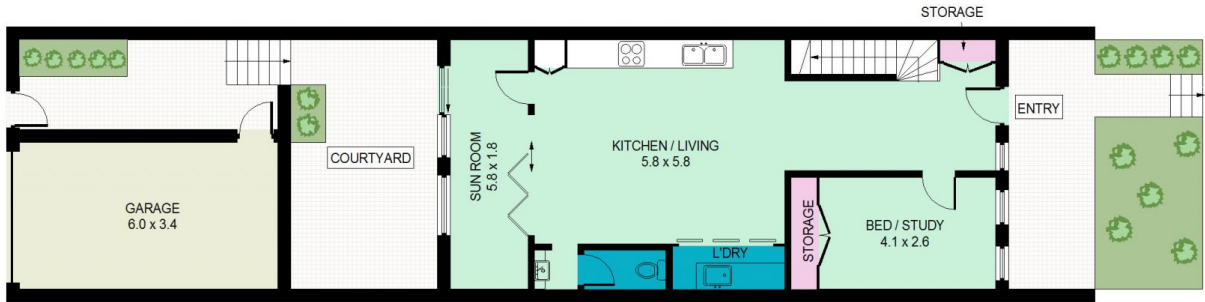

61 Birchgrove Crescent, Eastwood

This information is not to be relied upon.
It is strictly for marketing & illustration purposes only.
All measurements are approximate. Not to scale.
No liability accepted.
You must rely on your own inquiries and seek advice from your solicitor. (ID117017)