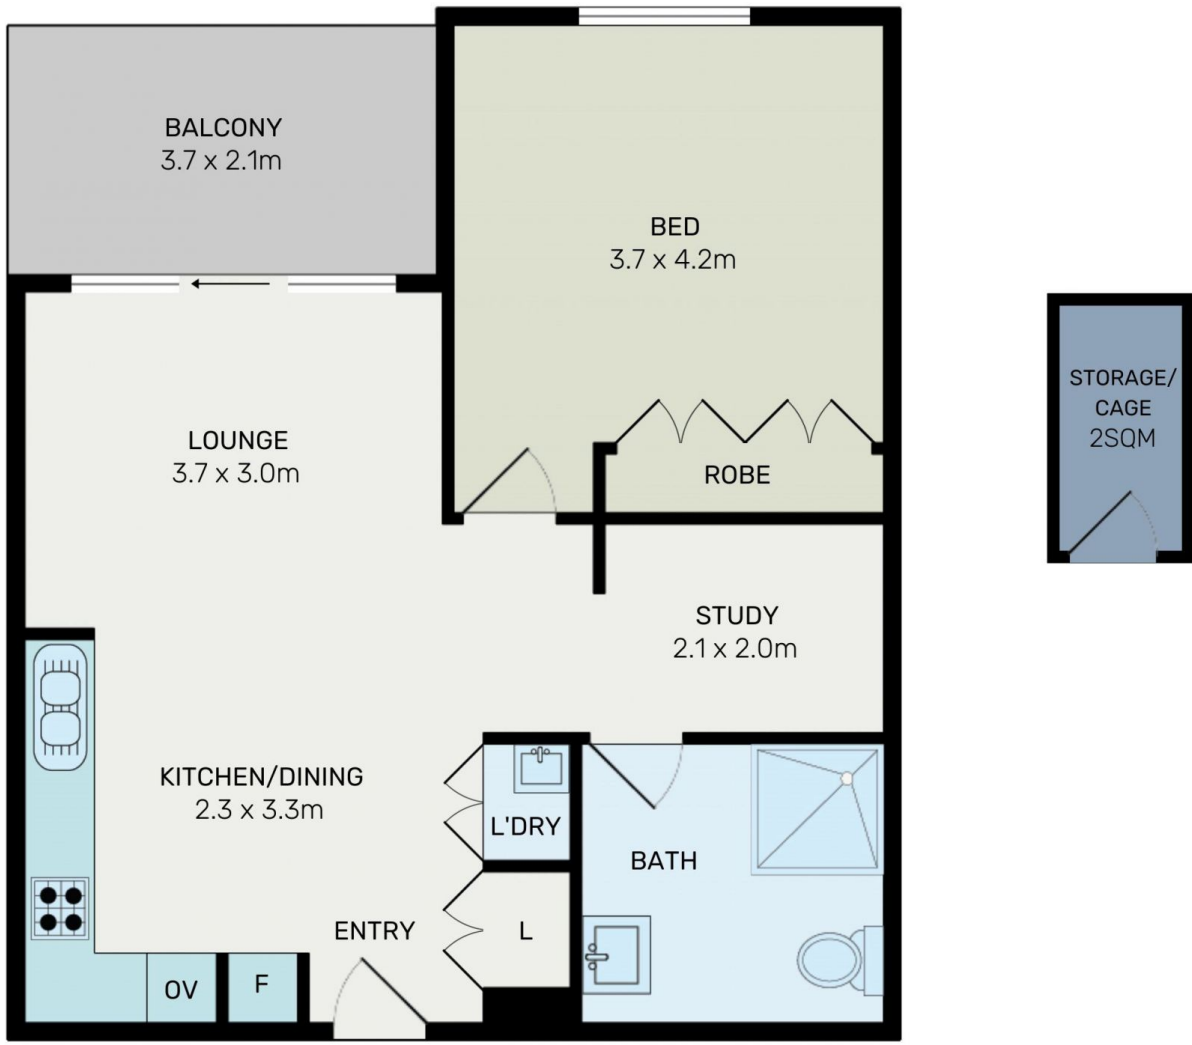

All information contained herein is gathered from all sources we believed to be reliable. However we cannot guarantee its accuracy and interested parties should rely on their own inquiries.

405/52 Alice Street, Newtown