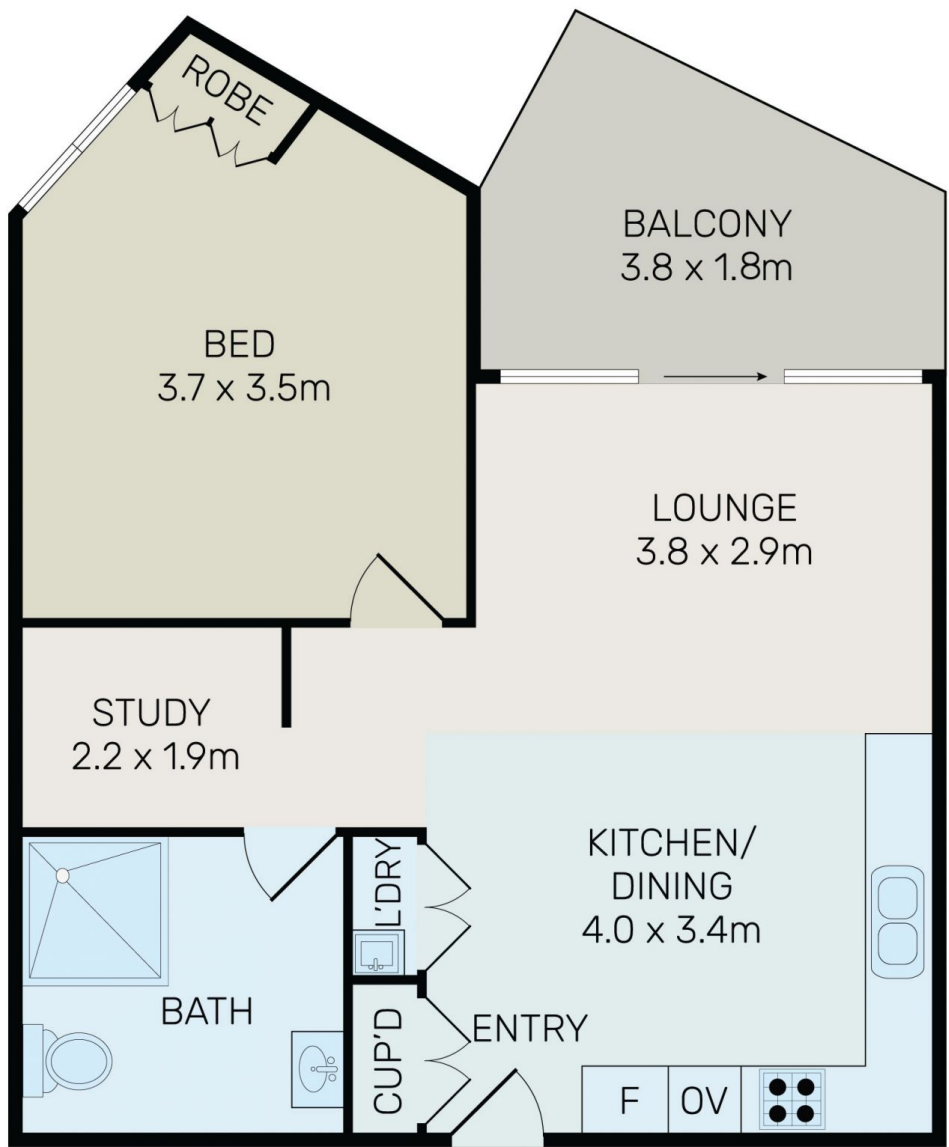

All information contained herein is gathered from all sources we believe to be reliable. However we cannot guarantee its accuracy and interested parties should rely on their own enquiries.

406/38 Alice Street, Newtown