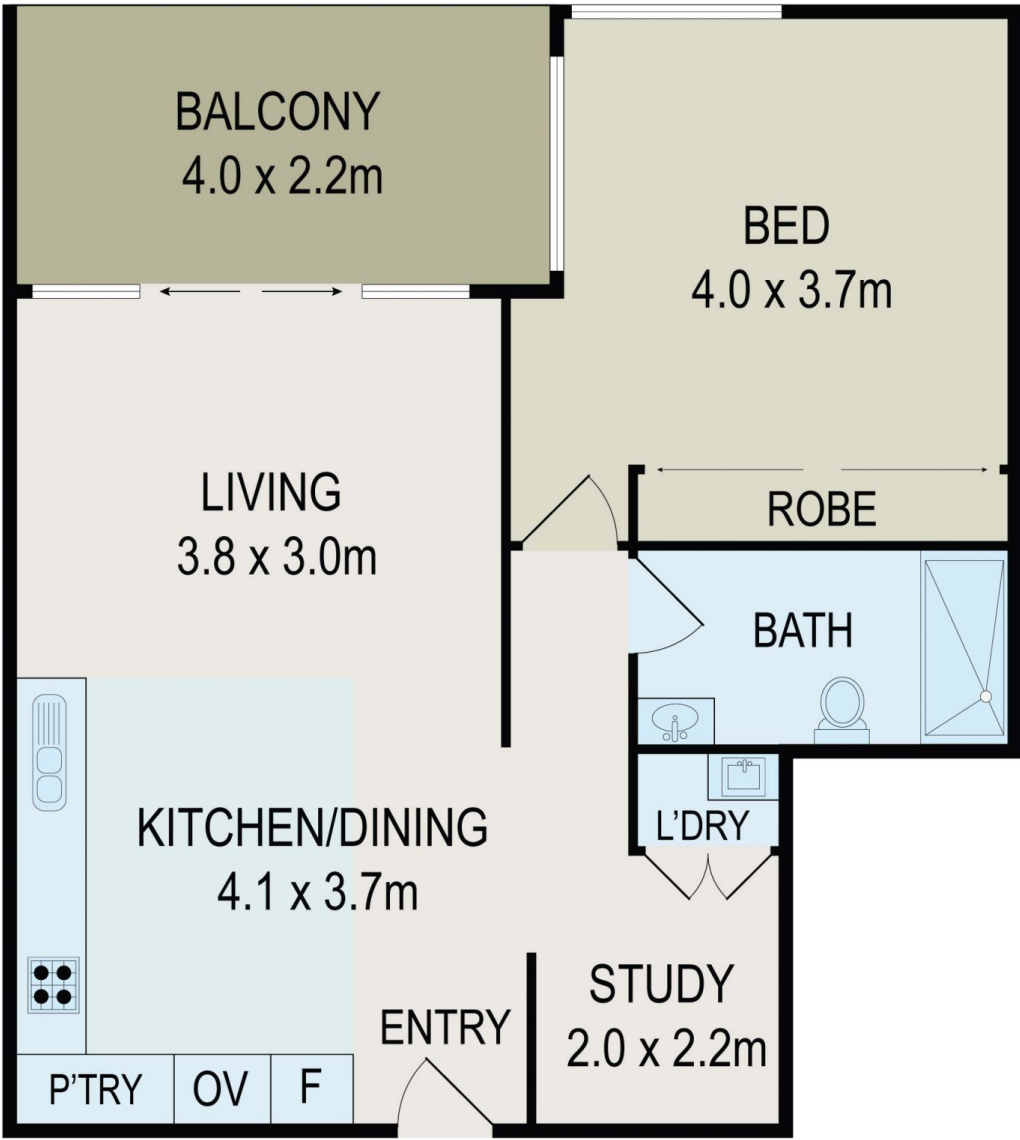

112/32 Alice Street NEWTOWN NSW

1 1

This first floor apartment is situated in the boutique building, Industri, that was designed by award-winning architect, SJB. Cleverly designed to welcome in the sun and warm the heart is this expansive one-bedroom apartment. Conveniently surrounded by restaurants, bars, theatres, clubs, coffee shops, shopping centres, transport, hospitals and schools, incorporates both the ultimate inner city living with privacy and sophisticated interiors.

Expansive living space with floating floorboards and an abundance of natural light coming from north east facing aspect and vast sliding doors

Generous size bedroom with huge built-in wardrobe

Contemporary kitchen featuring polished stone bench tops, stainless steel splash backs and Miele appliances

Type : Apartment

View : <https://www.bmerealestate.com.au/sale/nsw/inner-west/newtown/residential/apartment/7136548>

Jeff (Kwok Fu) Chau
02 9739 9266

[For full version visit the website](https://www.bmerealestate.com.au)