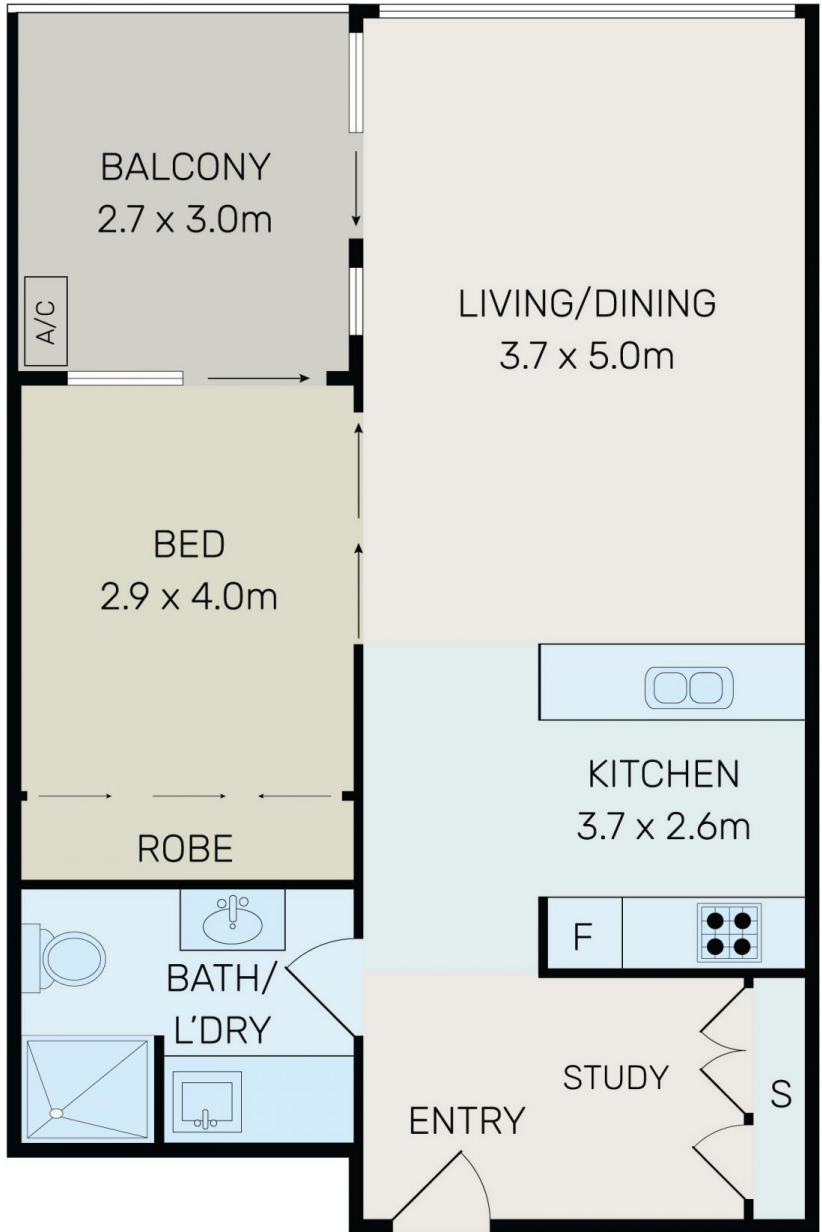

All information contained herein is gathered from all sources we believe to be reliable. However we cannot guarantee its accuracy and interested parties should rely on their own enquiries.

BMEGROUP
Property + Management

1805/7 Australia Avenue, Sydney Olympic Park