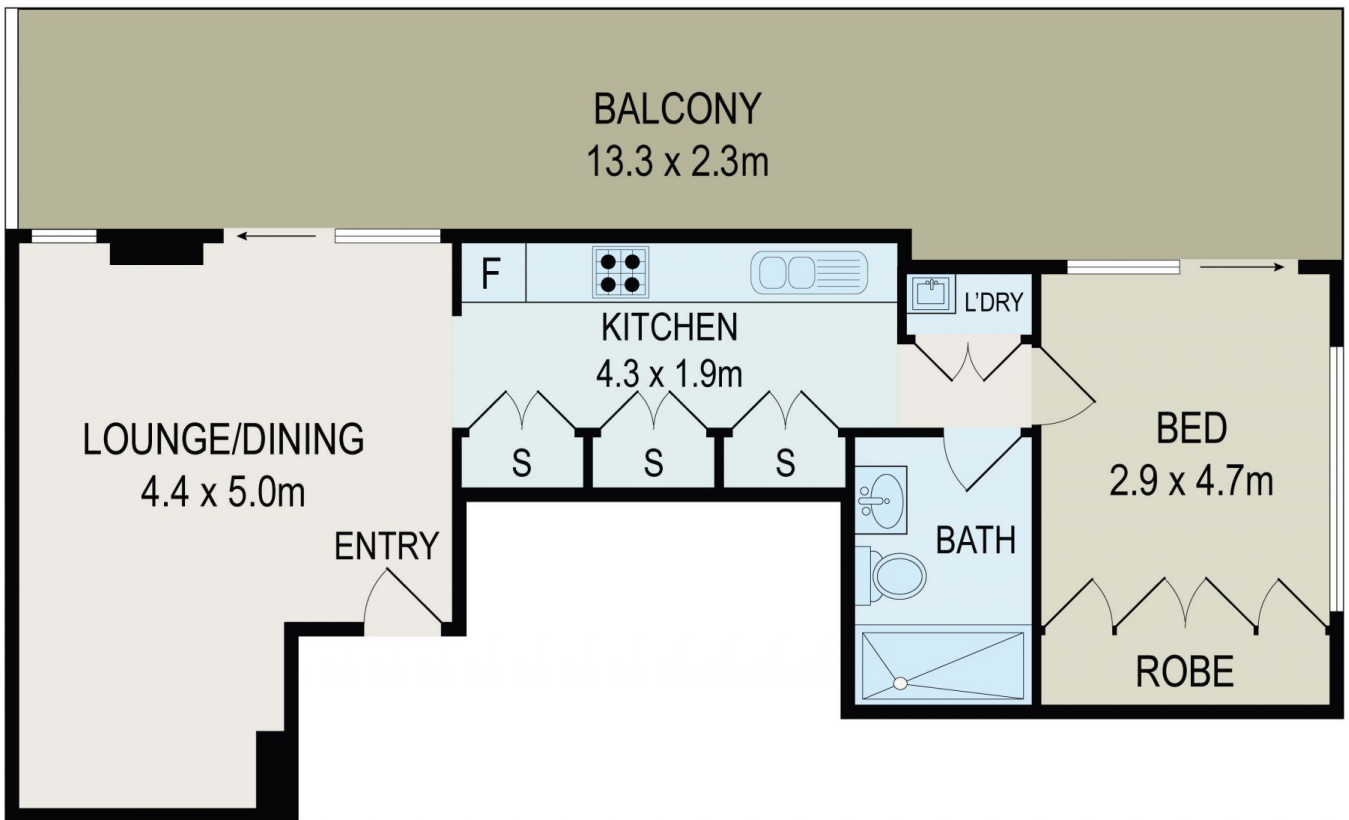

All information contained herein is gathered from all sources we believe to be reliable. However we cannot guarantee its accuracy and interested parties should rely on their own enquiries.