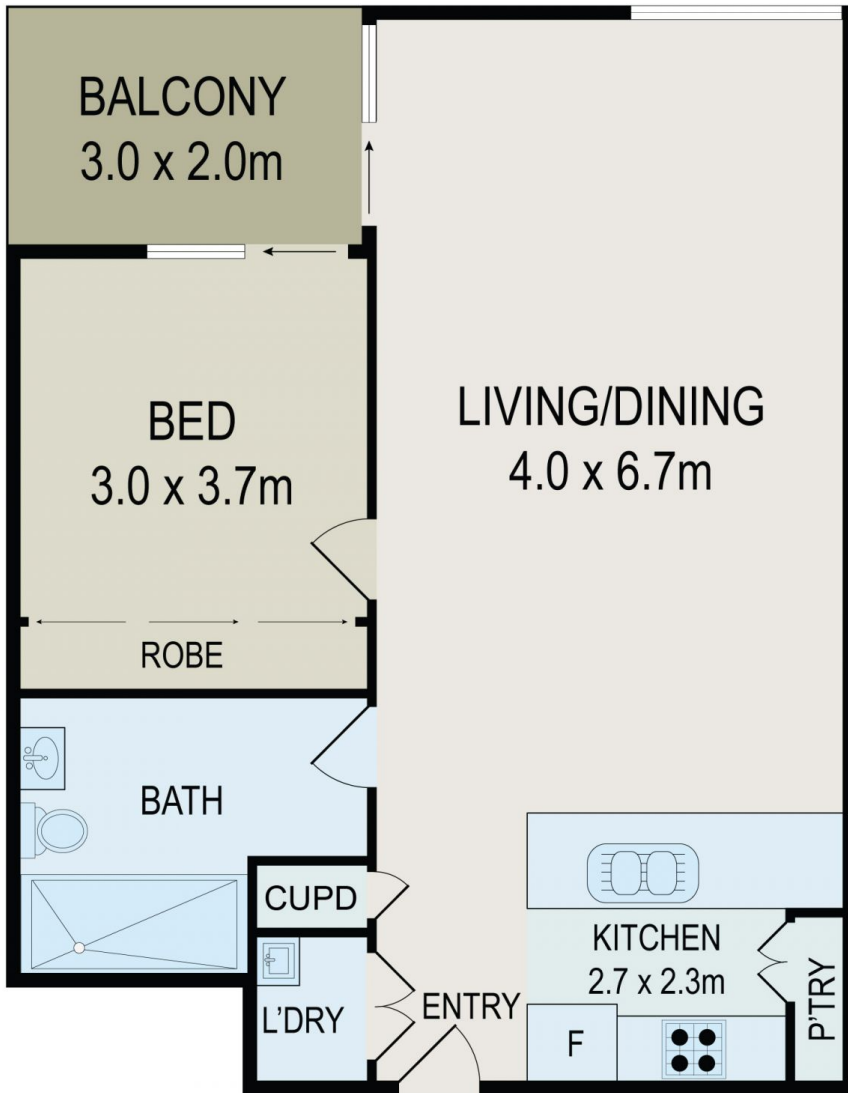

All information contained herein is gathered from all sources we believe to be reliable. However we cannot guarantee its accuracy and interested parties should rely on their own enquiries.