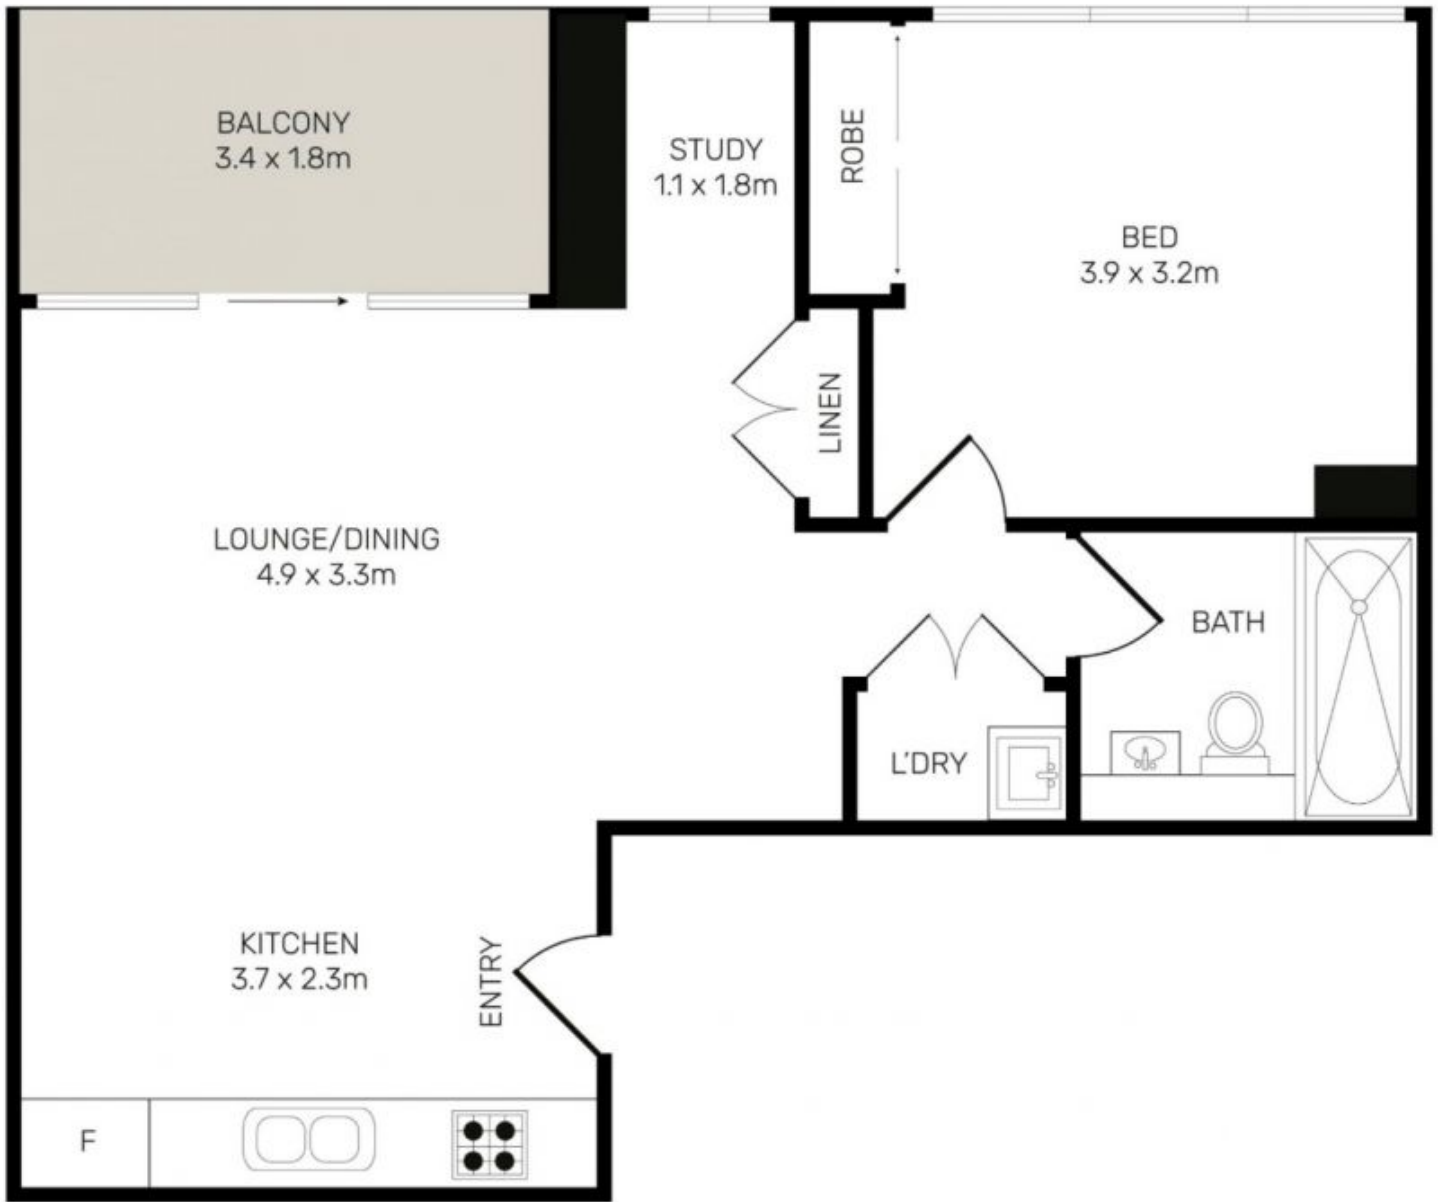

534/11 Victoria Park Parade Zetland NSW

1 1

Sold Off Market!!! More Properties Wanted!!!

Type : Unit
View : <https://www.bmerealestate.com.au/sale/nsw/eastern-suburbs/zetland/residential/unit/7445479>

John (junjie) Zhu
02 9739 9266