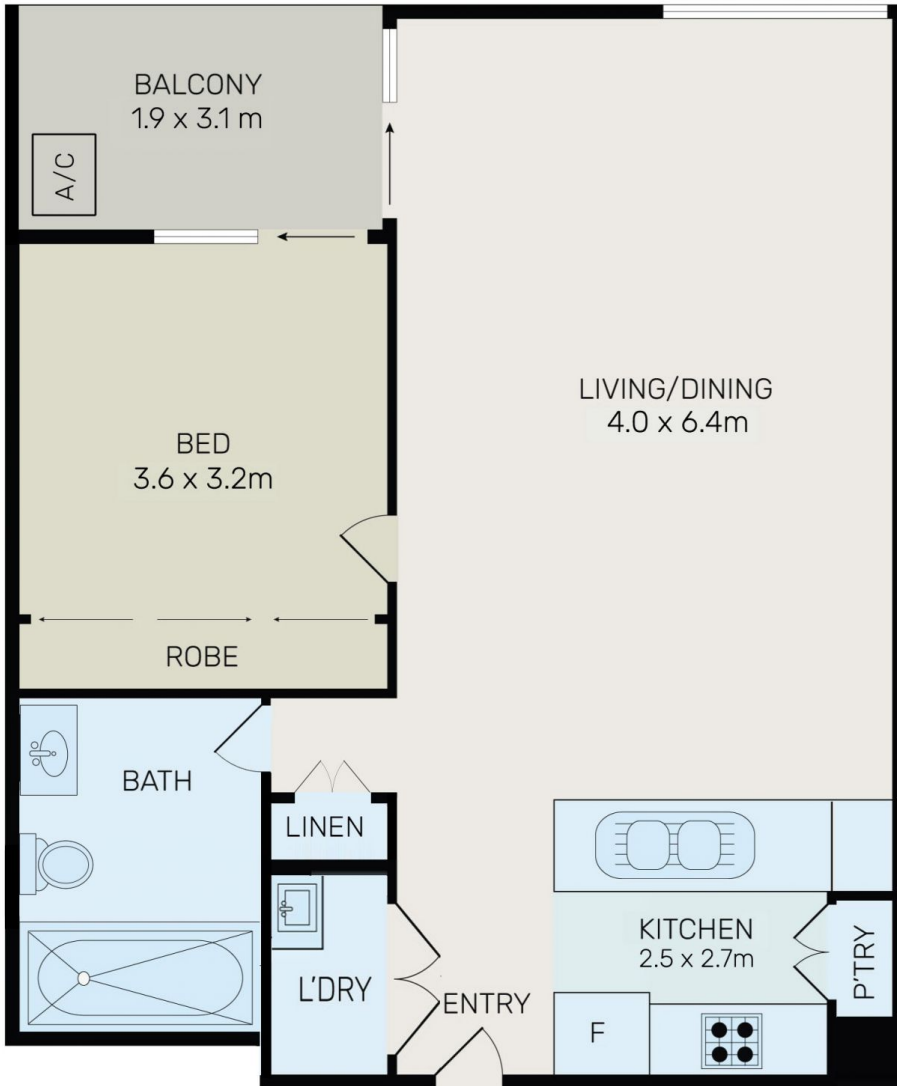

All information contained herein is gathered from all sources we believe to be reliable. However we cannot guarantee its accuracy and interested parties should rely on their own enquiries.

324/46 Savona Drive, Wentworth Point