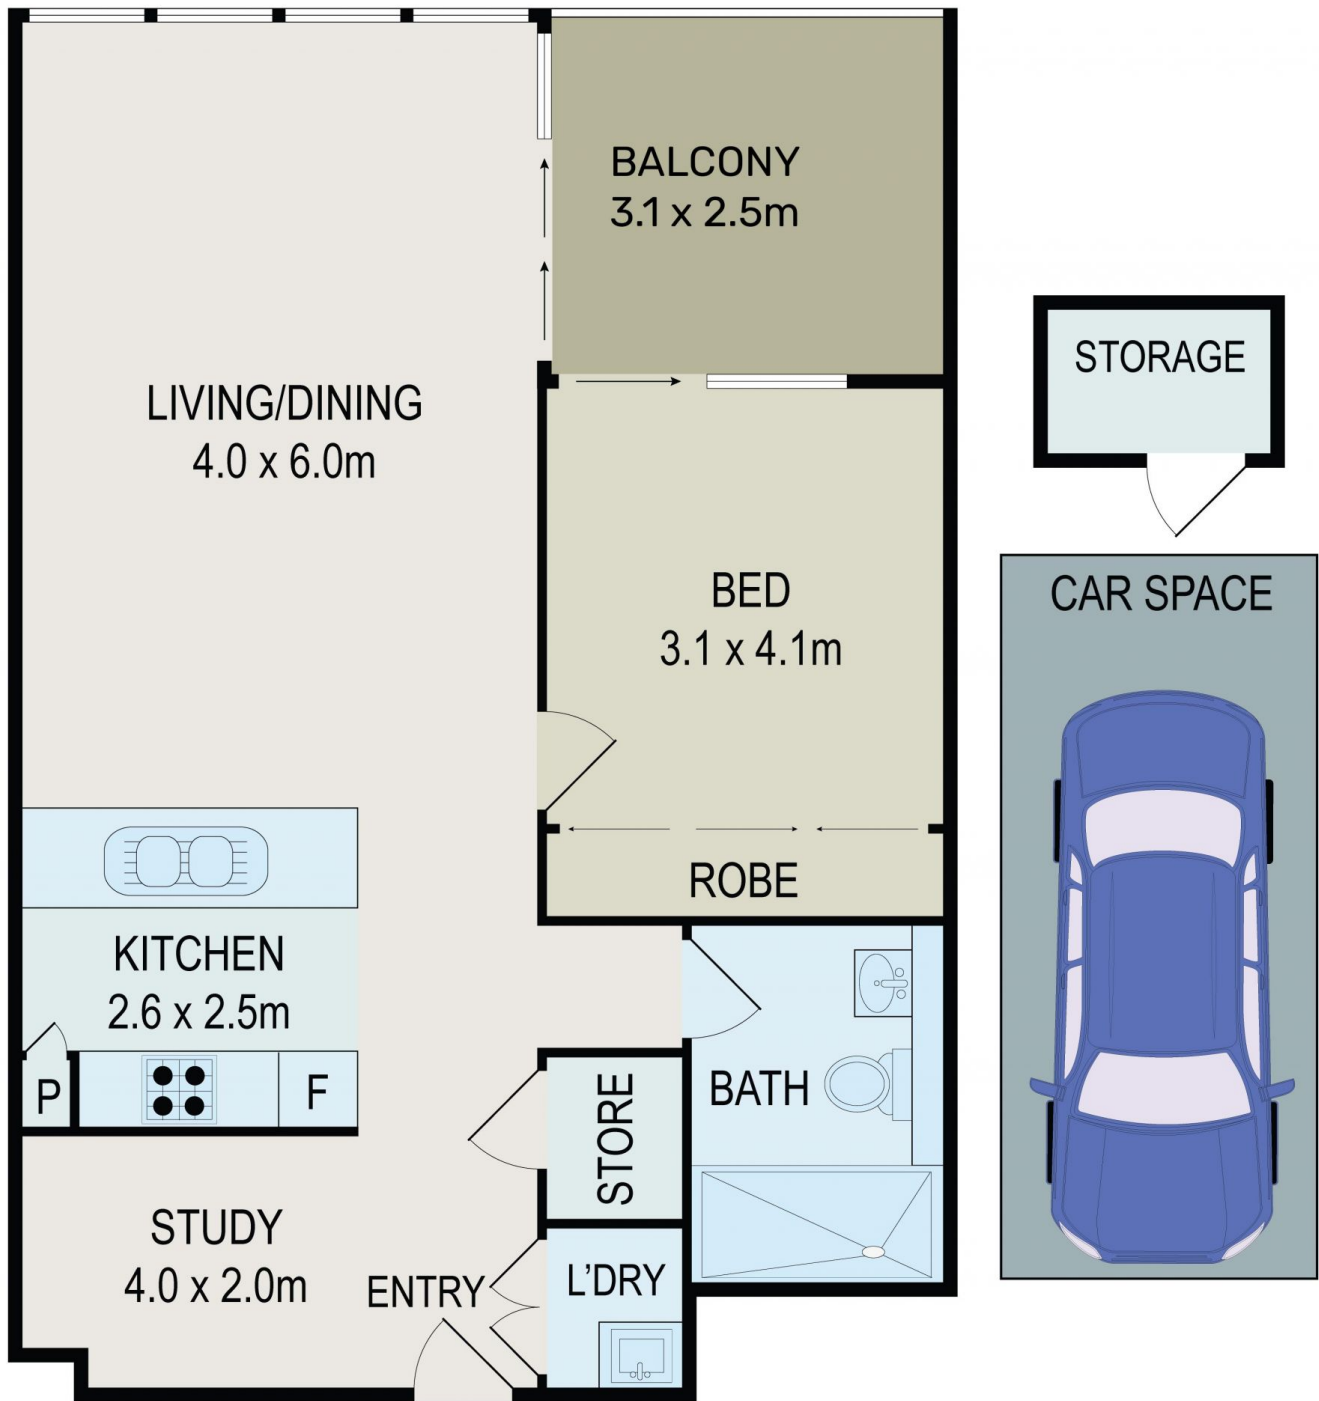

All information contained herein is gathered from all sources we believe to be reliable. However we cannot guarantee its accuracy and interested parties should rely on their own enquiries.

1605/13 Verona Drive, Wentworth Point