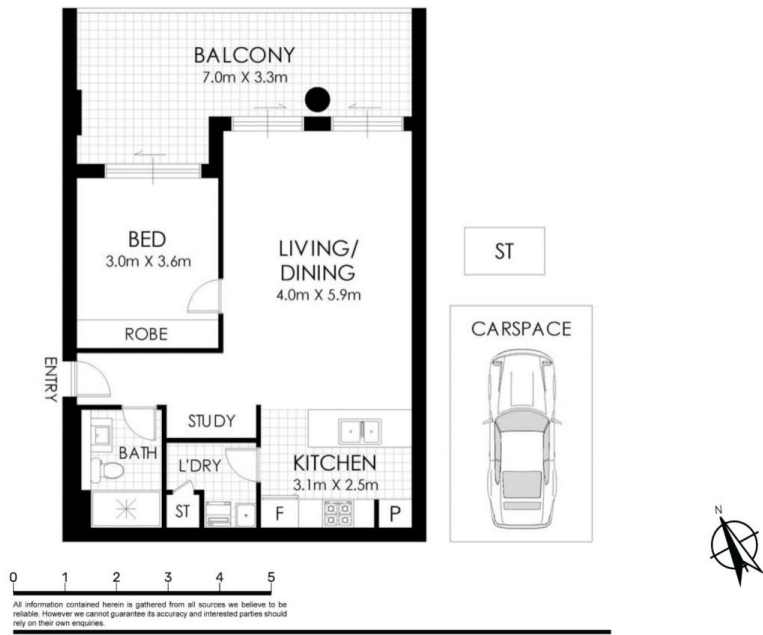

John (junjie) Zhu
02 9739 9266

1310/13 Verona Dr, Wentworth Point, NSW, 2127