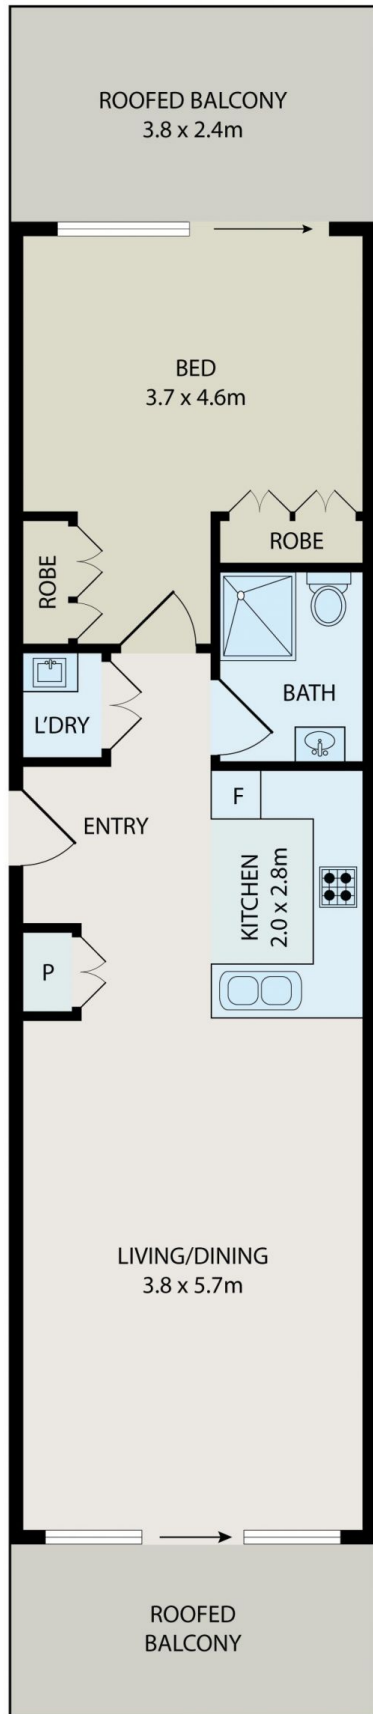

106/52 Alice Street Newtown NSW

1 1

Centrally located in the heart of Newtown, this private level 1, light filled one bedroom apartment is situated in the renowned "Industri" complex designed by award-winning architect "SJB" which has set exceptional standards cross the board.

Type : Apartment

View : <https://www.bmerealestate.com.au/sale/nsw/inner-west/newtown/residential/apartment/7956467>

John (junjie) Zhu
02 9739 9266

[For full version visit the website](#)

All information contained herein is gathered from all sources we believe to be reliable. However we cannot guarantee its accuracy and interested parties should rely on their own enquiries.

106/52 Alice Street, Newtown