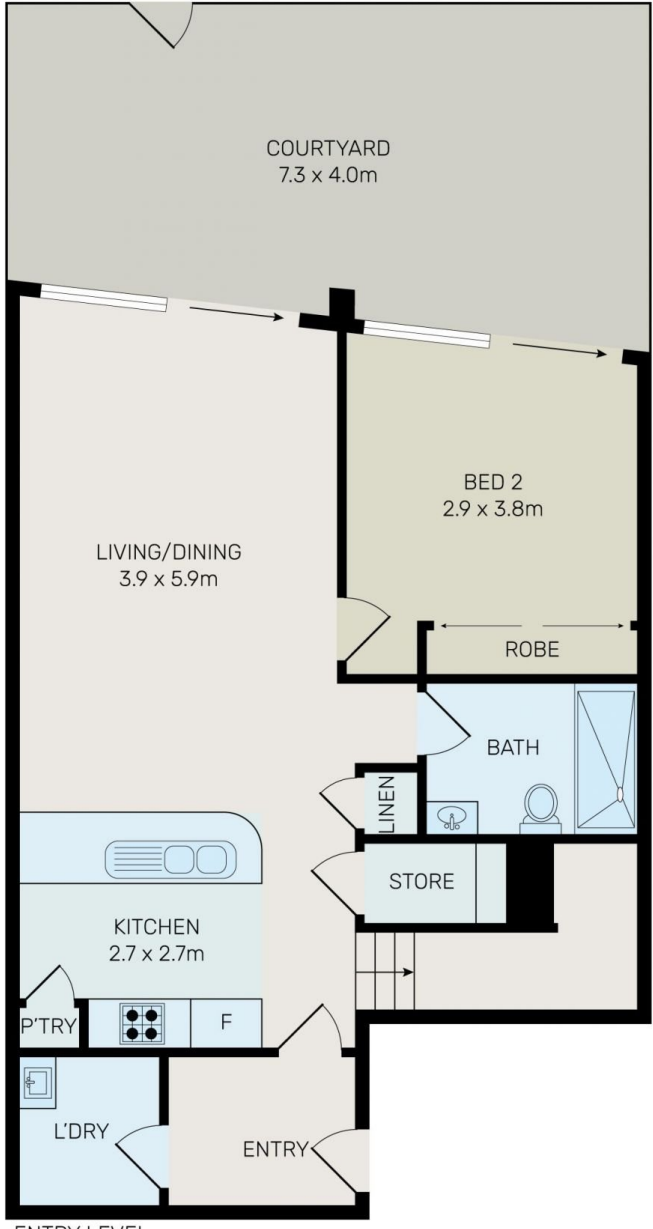

ENTRY LEVEL