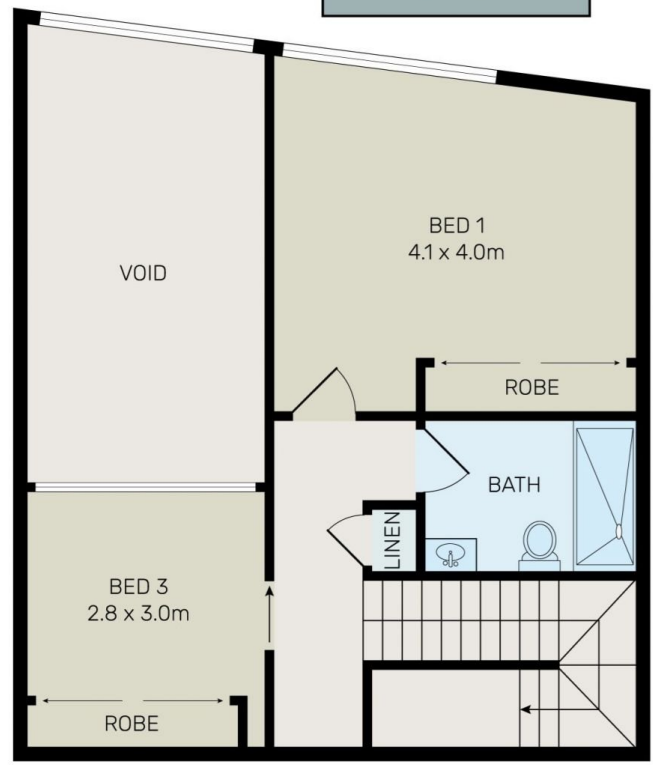

John (junjie) Zhu
02 9739 9266

LEVEL 1

All information contained herein is gathered from all sources we believe to be reliable. However we cannot guarantee its accuracy and interested parties should rely on their own enquiries.

212/8 Lapwing Street, Wentworth Point