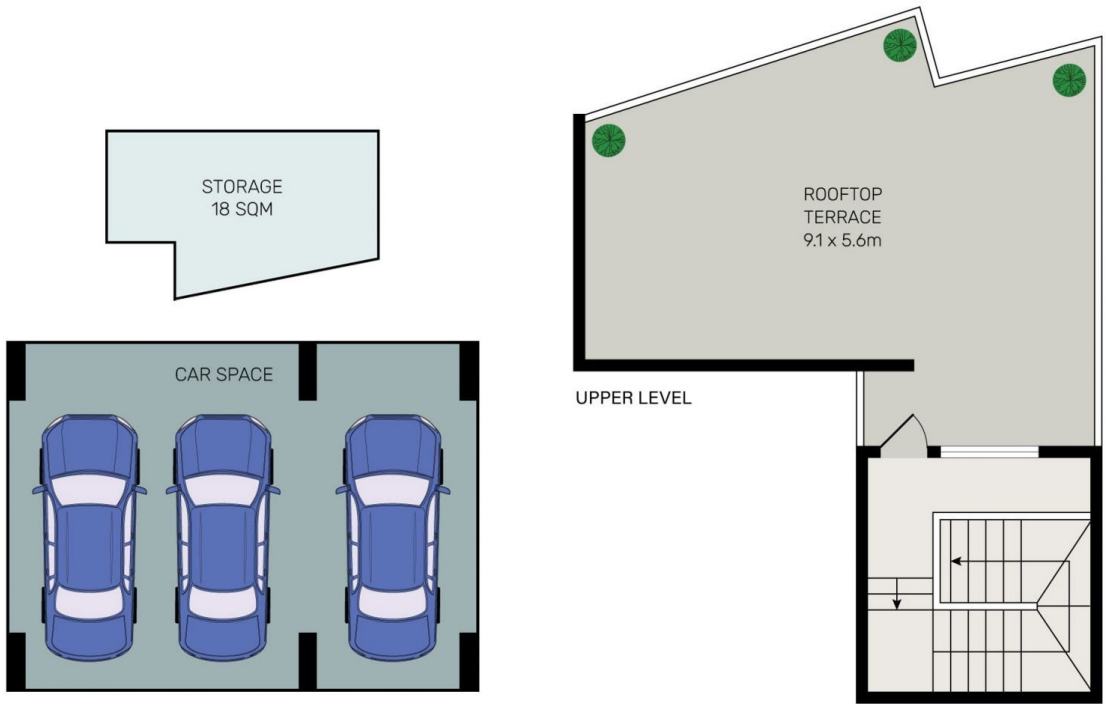

All information contained herein is gathered from all sources we believe to be reliable. However we cannot guarantee its accuracy and interested parties should rely on their own enquiries.

84/515 Kent Street, Sydney