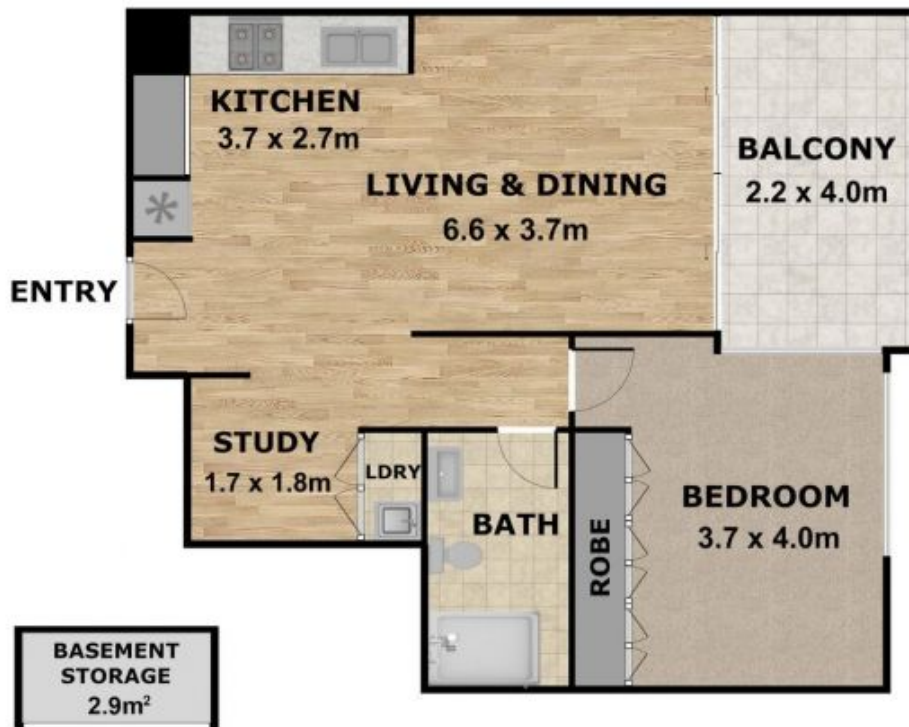

312/32 Alice Street Newtown NSW

1 1

Discover refined living in the vibrant heart of Newtown with this stunning one-bedroom apartment situated in the highly sought-after 'Industri Apartments.' Perfectly positioned, this residence offers a lifestyle of convenience and sophistication, with the eclectic charm of Newtown's King Street just moments away.

Type : Apartment

Price : \$750 pw

View : <https://www.bmerealestate.com.au/lease/nsw/inner-west/newtown/residential/apartment/8166849>

Experience the epitome of contemporary living in the Industri complex, designed by award-winning architect SJB. Enjoy well-manicured communal gardens, a quiet location on Alice Street, and proximity to local amenities, schools, and public transport.

Key Features:

[For full version visit the website](#)

Illustrated by 360estate.com.au. Scale in metres. Indicative only. Dimensions are approximate. All information contained herein is gathered from sources we believe to be reliable. However, we cannot guarantee its accuracy and interested persons should rely on their own enquiries.